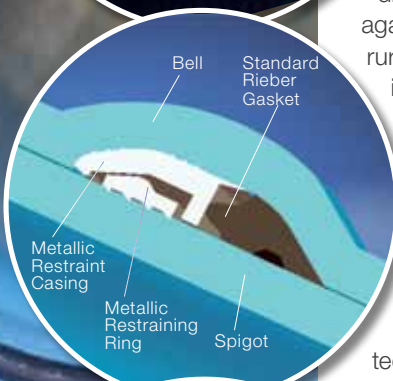

COME SEE US AT **ACE 11** BOOTH #615
ANNUAL CONFERENCE & EXPOSITION

*See www.jmeagle.com/warranty for complete details.

** Also available in 40 foot lengths, check for availability

For more information, visit www.jmeagle.com or contact your representative.

For more information about Eagle Loc IPS, [click here.](#)