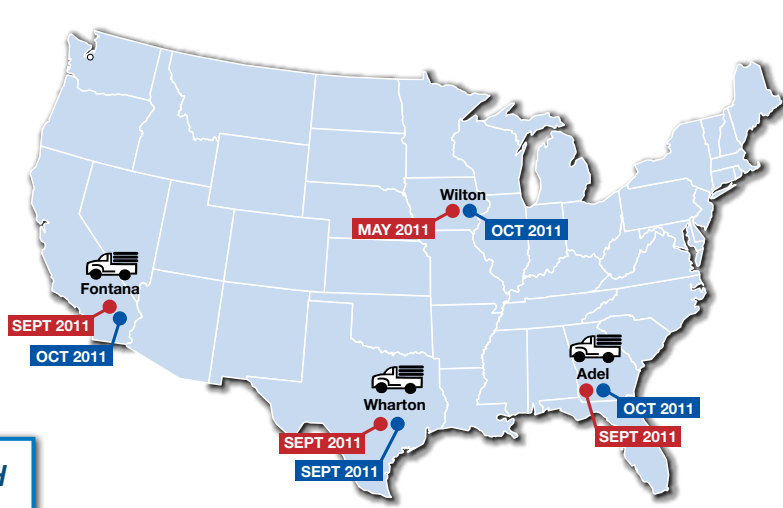

COME SEE US AT **ACE 11** BOOTH #615
ANNUAL CONFERENCE & EXPOSITION

*See www.jmeagle.com/warranty for complete details.

** Also available in 40 foot lengths, check for availability

For more information, visit www.jmeagle.com or contact your representative.

For more information about Eagle Loc IPS, [click here.](#)