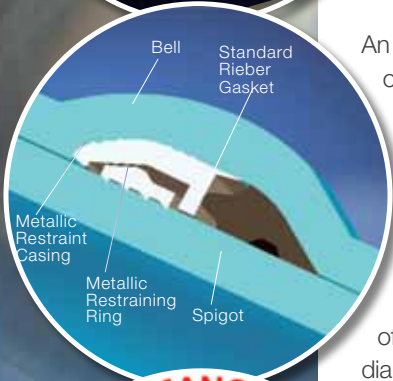

Building essentials
for a better tomorrow™

CUSTOMER CONNECTION

SEPTEMBER 2011

EAGLE LOC PRODUCT LINE EXPANDS AGAIN

JM Eagle's Eagle Loc line of internal joint restraint systems is growing further, with much-anticipated releases of Eagle Loc technology in 14-, 16- and 24-inch diameters for C905 pipe, as well as Eagle Loc IPS.

Previously announced last Spring, Eagle Loc IPS SDR 21 in a 200 psi pressure class will be in production as soon as late October in 4- and 8-inch diameters from JM Eagle's Wharton, Texas, plant, and in 4- and 6-inch diameters from the company's Wilton, Iowa, plant. Eagle Loc IPS SDR 21 serves rural water systems.

An industry first, Eagle Loc in expanded diameters offers the proven benefits of Eagle Loc 900 larger-scale potable-water distribution, as well as gravity sewer, force main and water reclamation projects.