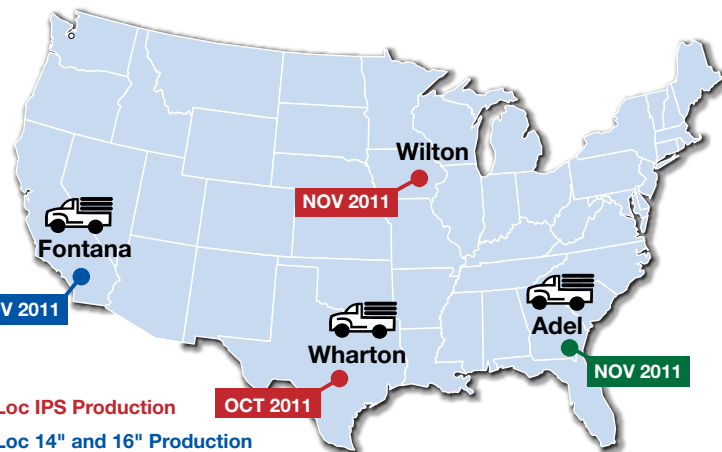

COME SEE US AT BOOTH #137

*See www.jmeagle.com/warranty for complete details.

For more information, visit www.jmeagle.com or contact your representative.

For more information about Eagle Loc IPS, [click here.](#)